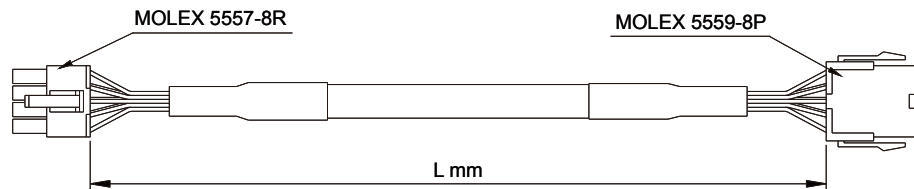

BLDC SPEED CONTROL UNIT

GUX

X Series Motor 적용품

■ 연장선(옵션)

MODEL	L(연장선 길이)
KXEW-1	1m
KXEW-1.5	1.5m
KXEW-2	2m