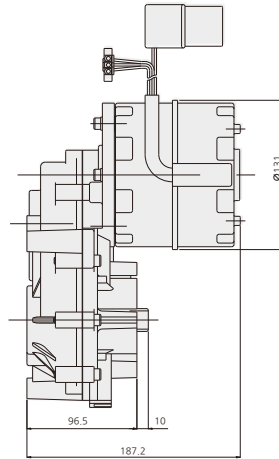

ICE MAKER MOTOR

80W

Ø120mm

CONNECTOR TYPE

DIMENSIONS

K12IP80N□ + KGO SERIES

WORM REDUCER / ICE MAKER MOTOR

CONNECTION DIAGRAMS

출력축에서 볼 경우 CCW

SPECIFICATIONS

80W 연속정격, 4극

Model	Voltage (V)	Frequency (Hz)	Current (A)	Start T. (N·m/kgf·cm)	Rated T. (N·m/kgf·cm)	Speed (rpm)	Condenser (μF)
K12IP80NJ	100	50	1.6	0.38/3.8	0.56/5.6	1400	25
		60			0.47/4.7	1670	
K12IP80NC	220	50	0.8	0.38/3.8	0.56/5.6	1400	6
		60	0.75		0.47/4.7	1670	

AT Rated

FREQ(Hz)	50		60		50		60		50		60		50		60	
MODEL KGO 207C	RPM	Kg·m	RPM	Kg·m	RPM	Kg·m	RPM	Kg·m	RPM	Kg·m	RPM	Kg·m	RPM	Kg·m	RPM	Kg·m
1/207	6.8	8.0	8.1	8.0												