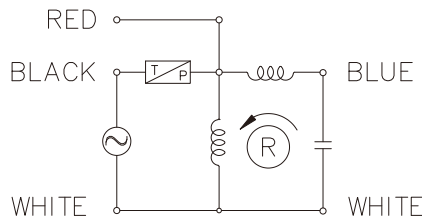

ICE MAKER MOTOR

80W

Ø120mm

CONNECTOR TYPE

DIMENSIONS

K12IP80N□ + KGO SERIES

WORM REDUCER / ICE MAKER MOTOR

CONNECTION DIAGRAMS

출력축에서 볼 경우 CCW

SPECIFICATIONS

80W 연속정격, 4극

Model	Voltage (V)	Frequency (Hz)	Current (A)	Start T. (N·m/kgf·cm)	Rated T. (N·m/kgf·cm)	Speed (rpm)	Condenser (μF)
K12IP80NJ	100	50	1.6	0.38/3.8	0.56/5.6	1400	25
		60			0.47/4.7	1670	
K12IP80NC	220	50	0.8	0.38/3.8	0.56/5.6	1400	6
		60	0.75		0.47/4.7	1670	

AT Rated

FREQ(Hz)	50		60		50		60		50		60		50		60	
MODEL KGO 207C	RPM	Kg·m	RPM	Kg·m	RPM	Kg·m	RPM	Kg·m	RPM	Kg·m	RPM	Kg·m	RPM	Kg·m	RPM	Kg·m
1/207	6.8	8.0	8.1	8.0												