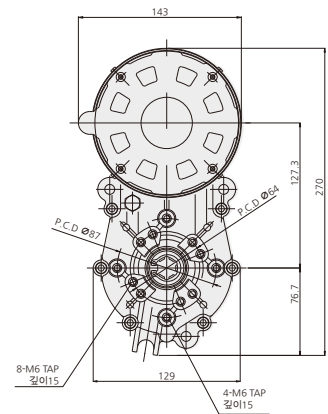

ICE MAKER MOTOR

80W

Ø120mm

CONNECTOR TYPE

DIMENSIONS

K12IP80N□ + KGO SERIES

WORM REDUCER / ICE MAKER MOTOR

CONNECTION DIAGRAMS

출력축에서 볼 경우 CCW

SPECIFICATIONS

80W 연속정격, 4극

Model	Voltage (V)	Frequency (Hz)	Current (A)	Start T. (N·m/kgf·cm)	Rated T. (N·m/kgf·cm)	Speed (rpm)	Condenser (μF)
K12IP80NJ	100	50	1.6	0.38/3.8	0.56/5.6	1400	25
		60			0.47/4.7	1670	
K12IP80NC	220	50	0.8	0.38/3.8	0.56/5.6	1400	6
		60	0.75		0.47/4.7	1670	

AT Rated

FREQ(Hz)	50		60		50		60		50		60		50		60	
MODEL KGO 207C	RPM	Kg·m	RPM	Kg·m	RPM	Kg·m	RPM	Kg·m	RPM	Kg·m	RPM	Kg·m	RPM	Kg·m	RPM	Kg·m
1/207	6.8	8.0	8.1	8.0												